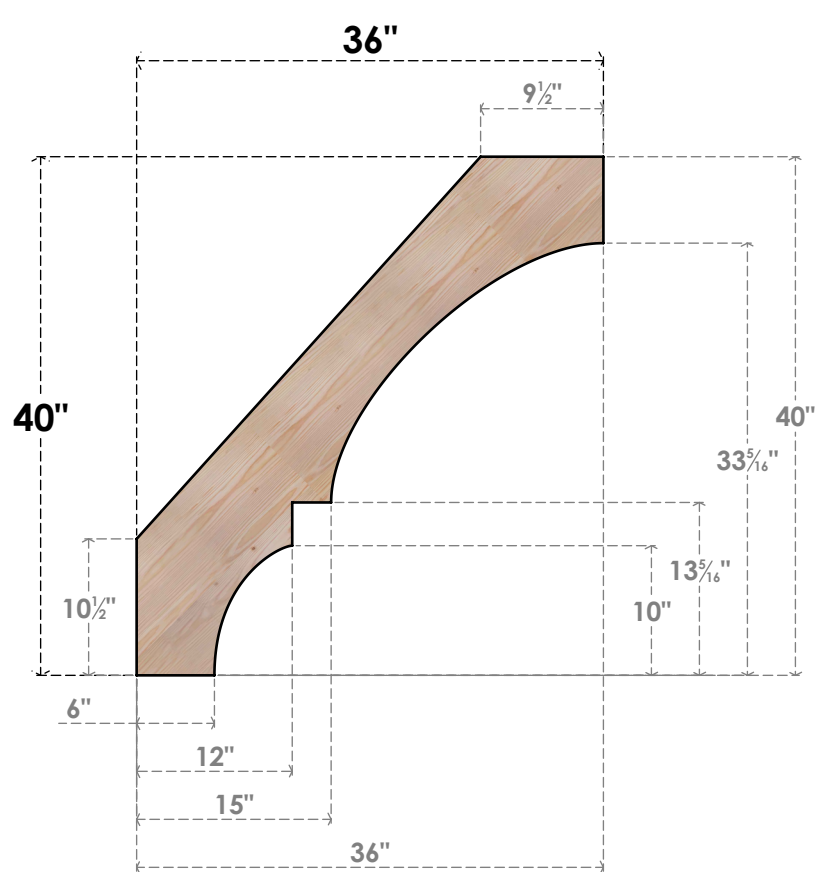

BRC06X36X40BOA00SDF

5 1/2"W X 36"D X 40"H BALBOA SMOOTH BRACE, DOUGLAS FIR

SIDE

FRONT

EKENA MILLWORK
2300 WEST MAIN ST.
CLARKSVILLE, TX 75426
TOLL FREE: 866-607-0453
WWW.EKENAMILLWORK.COM

NOTES

1. INSTALLATION TO BE COMPLETED IN ACCORDANCE WITH MANUFACTURER'S SPECIFICATIONS.
2. DRAWING MAY NOT BE TO SCALE
3. THIS DRAWING IS INTENDED FOR DESIGN AND PLANNING PURPOSES ONLY.
4. ALL INFORMATION CONTAINED HEREIN WAS CURRENT AT THE TIME OF DEVELOPMENT BUT MUST BE REVIEWED AND APPROVED BY THE PRODUCT MANUFACTURER TO BE CONSIDERED ACCURATE.
5. PRODUCTS ARE NOT KILN DRIED. THIS ITEM IS UNIQUE AND WILL CONTAIN THE NATURAL VARIATIONS THAT THE WOOD SPECIES OFFERS. THIS MAY RESULT IN VARIATIONS UP TO 1/4"